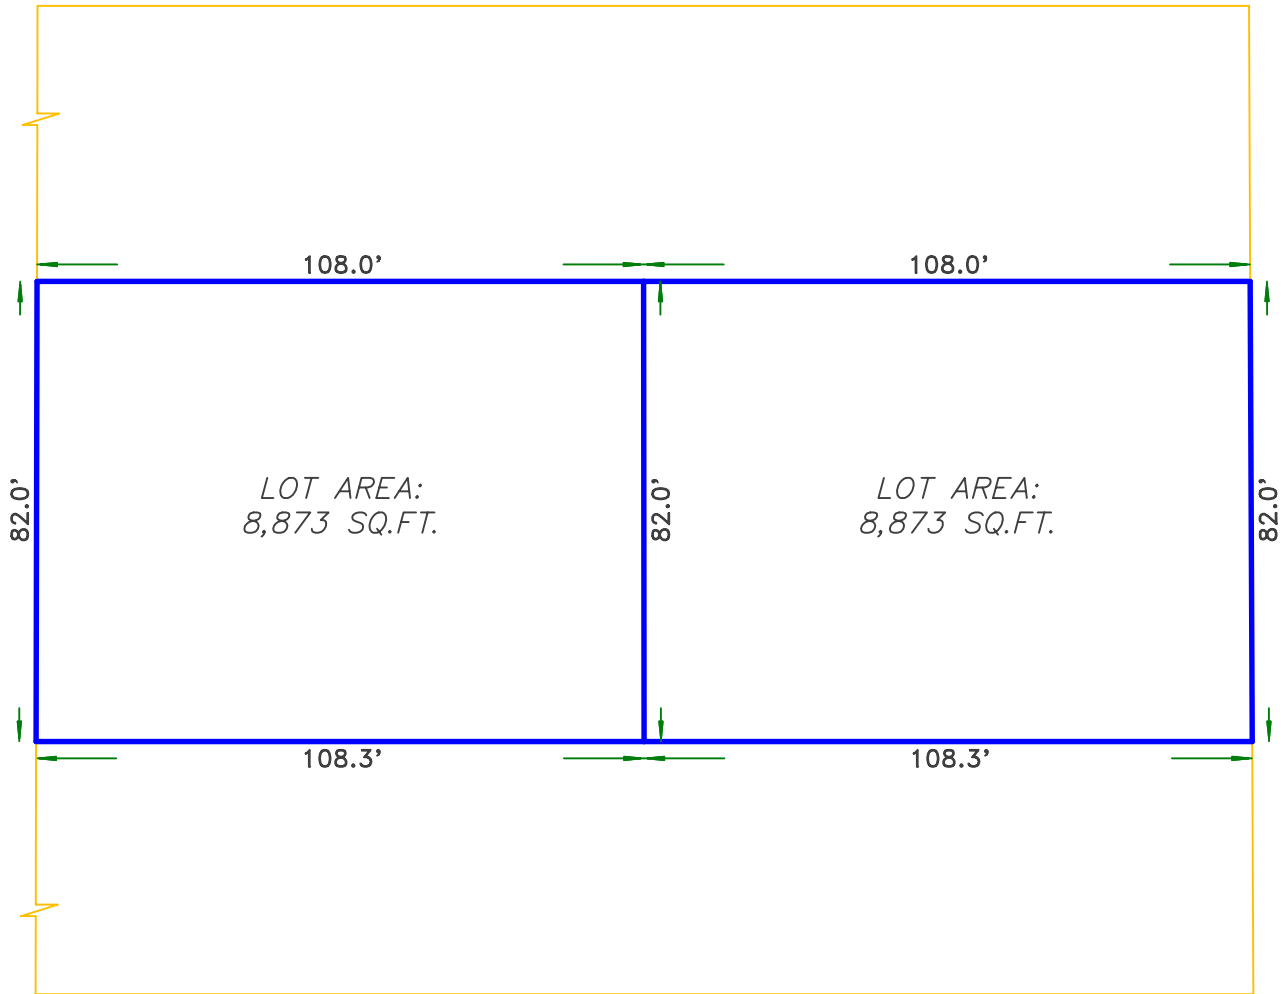

PLEASANT AVENUE NORTH

HYMAN AVENUE

BURLIEGH ROAD NORTH

BETHUNE AVENUE

Quality Homes By:  
**D.R.CONSTRUCTION**

**905-871-4004**  
[www.drconstructionhomebuilder.com](http://www.drconstructionhomebuilder.com)