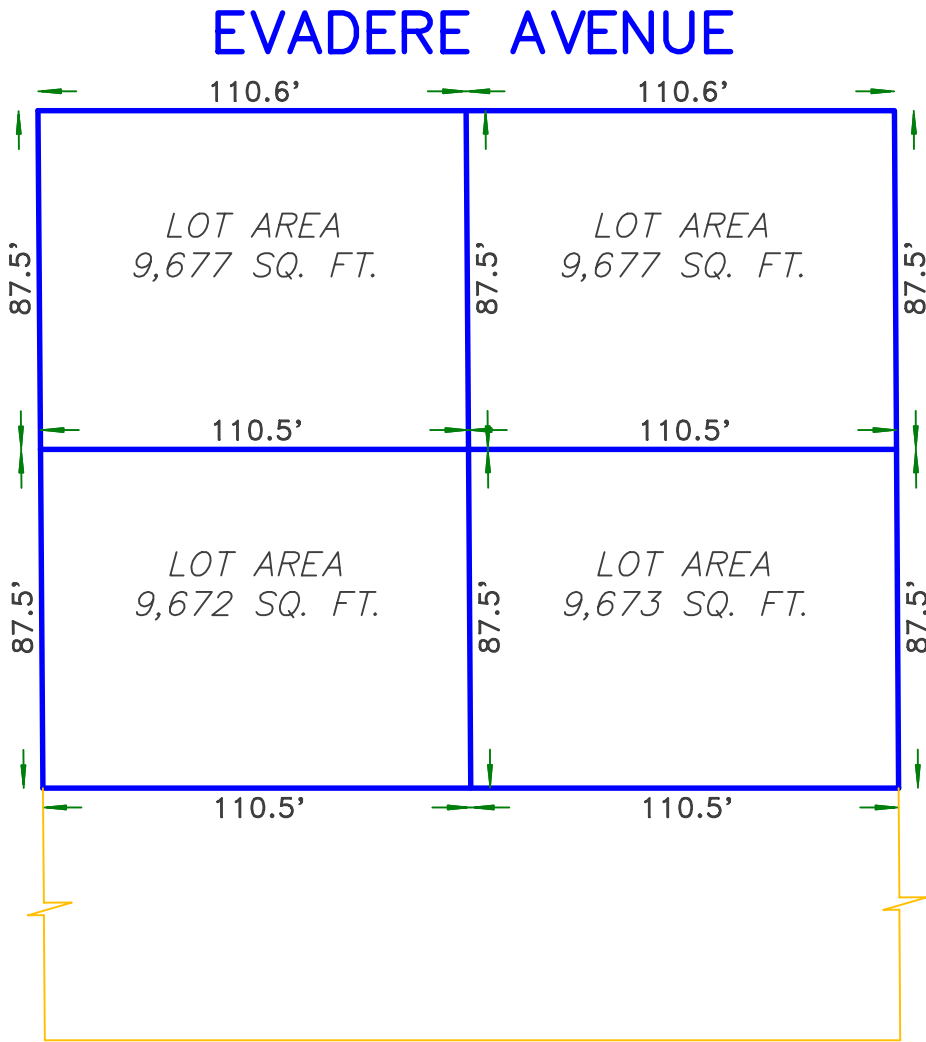

NEVA ROAD

SHIRLEY ROAD

THUNDER BAY ROAD

Quality Homes By:

D.R.CONSTRUCTION

905-871-4004

www.drconstructionhomebuilder.com